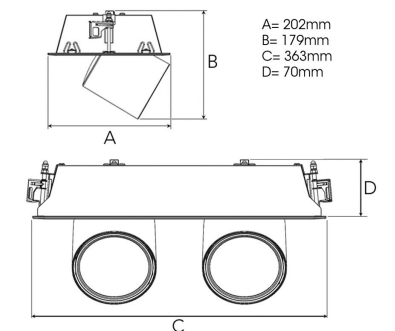

TECHNICAL SPECIFICATION

Product Code	306-545-30
Colour	Grey
Control	On/off
CRI light colour	930 (BBBL)
Delivered lumen output lm	2 x 2800
Driver	Stand alone, included
EEL	E
Light distribution	Wide flood
Lightsource	LED COB
Mains input voltage	220-240 V
Measurements A	202
Measurements B	179
Measurements C	363
Measurements D	70
Mounting	Recessed
Position	360°/60°
Lifetime	L80 B10, 50.000h
Protection	IP 20, class III
Sawing instructions x	177
Sawing instructions y	352
Start Time	Instant
System power W	2 x 24,2
Unit	mm
Weight	1,9

Spot	Medium	Flood	Wide Flood
14°	27°	38°	56°
m	ø	m	ø
1.0	0.25	1.0	0.48
2.0	0.49	2.0	0.95
3.0	0.74	3.0	1.43
1.0	0.69	1.0	1.07
2.0	1.39	2.0	2.14
3.0	2.08	3.0	3.22

177 x 352mm