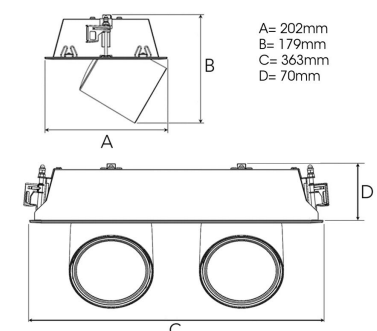

TECHNICAL SPECIFICATION

Product Code	306-545-20
Colour	Black
Control	On/off
CRI light colour	930 (BBBL)
Delivered lumen output lm	2 x 2800
Driver	Stand alone, included
EEL	E
Light distribution	Wide flood
Lightsource	LED COB
Mains input voltage	220-240 V
Measurements A	202
Measurements B	179
Measurements C	363
Measurements D	70
Mounting	Recessed
Position	360°/60°
Lifetime	L80 B10, 50.000h
Protection	IP 20, class III
Sawing instructions x	177
Sawing instructions y	352
Start Time	Instant
System power W	2 x 24,2
Unit	mm
Weight	1,9

Spot	Medium	Flood	Wide Flood
14°	27°	38°	56°
m	ø	m	ø
1.0	0.25	1.0	0.48
2.0	0.49	2.0	0.95
3.0	0.74	3.0	1.43
1.0	0.69	1.0	1.07
2.0	1.39	2.0	2.14
3.0	2.08	3.0	3.22

177 x 352mm