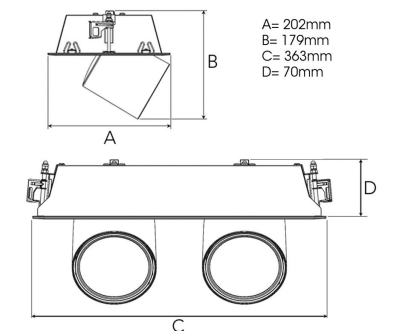

TECHNICAL SPECIFICATION

| | |
|---------------------------|-----------------------|
| Product Code | 306-545-10 |
| Colour | White |
| Control | On/off |
| CRI light colour | 930 (BBBL) |
| Delivered lumen output lm | 2 x 2800 |
| Driver | Stand alone, included |
| EEL | E |
| Light distribution | Wide flood |
| Lightsource | LED COB |
| Mains input voltage | 220-240 V |
| Measurements A | 202 |
| Measurements B | 179 |
| Measurements C | 363 |
| Measurements D | 70 |
| Mounting | Recessed |
| Position | 360°/60° |
| Lifetime | L80 B10, 50.000h |
| Protection | IP 20, class III |
| Sawing instructions x | 177 |
| Sawing instructions y | 352 |
| Start Time | Instant |
| System power W | 2 x 24,2 |
| Unit | mm |
| Weight | 1,9 |

A= 202mm
B= 179mm
C= 363mm
D= 70mm

| Spot | Medium | Flood | Wide Flood |
|------|--------|-------|------------|
| 14° | 27° | 38° | 56° |
| m | ø | m | ø |
| 1.0 | 0.25 | 1.0 | 0.48 |
| 2.0 | 0.49 | 2.0 | 0.95 |
| 3.0 | 0.74 | 3.0 | 1.43 |
| 1.0 | 0.69 | 1.0 | 1.07 |
| 2.0 | 1.39 | 2.0 | 2.14 |
| 3.0 | 2.08 | 3.0 | 3.22 |

177 x 352mm