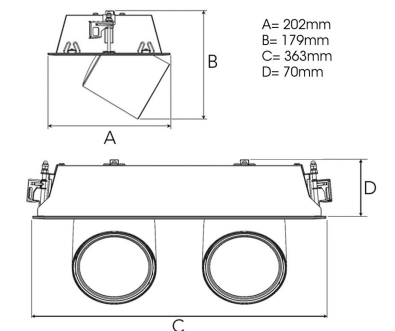

TECHNICAL SPECIFICATION

Product Code	306-553-10
Colour	White
Control	On/off
CRI light colour	930 (BBBL)
Delivered lumen output lm	2 x 3850
Driver	Stand alone, included
EEL	E
Light distribution	Wide Flodd
Lightsource	LED COB
Mains input voltage	220-240 V
Measurements A	202
Measurements B	179
Measurements C	363
Measurements D	70
Mounting	Recessed
Position	360°/60°
Lifetime	L80 B10, 50.000h
Protection	IP 20, class III
Sawing instructions x	177
Sawing instructions y	352
Start Time	Instant
System power W	2 x 35,2
Unit	mm
Weight	1,9

Spot	Medium	Flood	Wide Flood
14°	27°	38°	56°
m	ø	m	ø
1.0	0.25	1.0	0.48
2.0	0.49	2.0	0.95
3.0	0.74	3.0	1.43
1.0	0.69	1.0	1.07
2.0	1.39	2.0	2.14
3.0	2.08	3.0	3.22

177 x 352mm