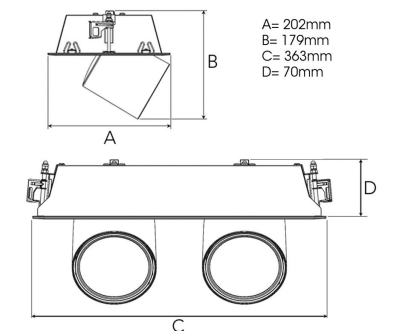

FLEX II 4000, 930 (BBBL), SPOT, GREY

ITAB

- ✓ Techo moderno, minimalista y de aspecto limpio
- ✓ Disponible en varios paquetes de lúmenes
- ✓ Instalación sin herramientas
- ✓ Disponible en blanco, negro y gris
- ✓ Retráctil y giratorio

TECHNICAL SPECIFICATION

Product Code	306-550-30
Colour	Grey
Control	On/off
CRI light colour	930 (BBBL)
Delivered lumen output lm	2 x 3850
Driver	Stand alone, included
EEL	E
Light distribution	Spot
Lightsource	LED COB
Mains input voltage	220-240 V
Measurements A	202
Measurements B	179
Measurements C	363
Measurements D	70
Mounting	Recessed
Position	360°/60°
Lifetime	L80 B10, 50.000h
Protection	IP 20, class III
Sawing instructions x	177
Sawing instructions y	352
Start Time	Instant
System power W	2 x 35,2
Unit	mm
Weight	1,9

A= 202mm
B= 179mm
C= 363mm
D= 70mm

Spot	Medium	Flood	Wide Flood
14°	27°	38°	56°
m	ø	m	ø
1.0	0.25	1.0	0.48
2.0	0.49	2.0	0.95
3.0	0.74	3.0	1.43
1.0	0.69	1.0	1.07
2.0	1.39	2.0	2.14
3.0	2.08	3.0	3.22

177 x 352mm