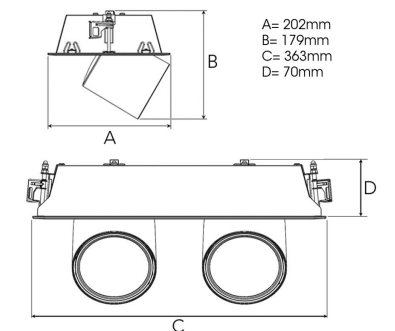

FLEX II 4000, 930 (BBBL), SPOT, BLACK

ITAB

- ✓ Techo moderno, minimalista y de aspecto limpio
- ✓ Disponible en varios paquetes de lúmenes
- ✓ Instalación sin herramientas
- ✓ Disponible en blanco, negro y gris
- ✓ Retráctil y giratorio

TECHNICAL SPECIFICATION

Product Code	306-550-20
Colour	Black
Control	On/off
CRI light colour	930 (BBBL)
Delivered lumen output lm	2 x 3850
Driver	Stand alone, included
EEL	E
Light distribution	Spot
Lightsource	LED COB
Mains input voltage	220-240 V
Measurements A	202
Measurements B	179
Measurements C	363
Measurements D	70
Mounting	Recessed
Position	360°/60°
Lifetime	L80 B10, 50.000h
Protection	IP 20, class III
Sawing instructions x	177
Sawing instructions y	352
Start Time	Instant
System power W	2 x 35,2
Unit	mm
Weight	1,9

Spot		Medium		Flood		Wide Flood	
14°		27°		38°		56°	
m	∅	m	∅	m	∅	m	∅
1.0	0.25	1.0	0.48	1.0	0.69	1.0	1.07
2.0	0.49	2.0	0.95	2.0	1.39	2.0	2.14
3.0	0.74	3.0	1.43	3.0	2.08	3.0	3.22

177 x 352mm