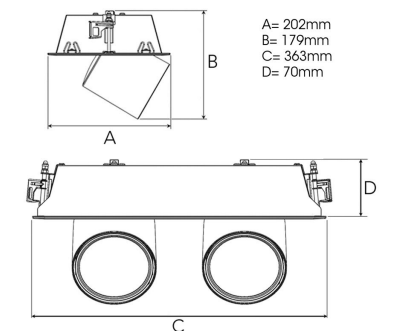

FLEX II 4000, 930 (BBBL), SPOT, WHITE

ITAB

- ✓ Techo moderno, minimalista y de aspecto limpio
- ✓ Disponible en varios paquetes de lúmenes
- ✓ Instalación sin herramientas
- ✓ Disponible en blanco, negro y gris
- ✓ Retráctil y giratorio

TECHNICAL SPECIFICATION

Product Code	306-550-10
Colour	White
Control	On/off
CRI light colour	930 (BBBL)
Delivered lumen output lm	2 x 3850
Driver	Stand alone, included
EEL	E
Light distribution	Spot
Lightsource	LED COB
Mains input voltage	220-240 V
Measurements A	202
Measurements B	179
Measurements C	363
Measurements D	70
Mounting	Recessed
Position	360°/60°
Lifetime	L80 B10, 50.000h
Protection	IP 20, class III
Sawing instructions x	177
Sawing instructions y	352
Start Time	Instant
System power W	2 x 35,2
Unit	mm
Weight	1,9

Spot	Medium	Flood	Wide Flood
14°	27°	38°	56°
m	ø	m	ø
1.0	0.25	1.0	0.48
2.0	0.49	2.0	0.95
3.0	0.74	3.0	1.43
1.0	0.69	1.0	1.07
2.0	1.39	2.0	2.14
3.0	2.08	3.0	3.22

177 x 352mm