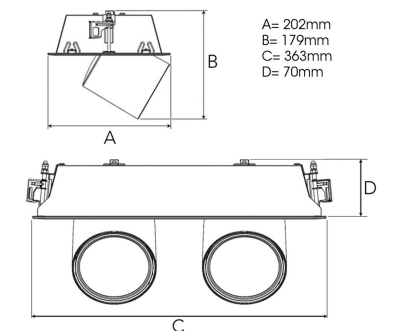

TECHNICAL SPECIFICATION

Product Code	306-540-30
Colour	Grey
Control	On/off
CRI light colour	930 (BBBL)
Delivered lumen output lm	2 x 2800
Driver	Stand alone, included
EEL	E
Light distribution	Spot
Lightsource	LED COB
Mains input voltage	220-240 V
Measurements A	202
Measurements B	179
Measurements C	363
Measurements D	70
Mounting	Recessed
Position	360°/60°
Lifetime	L80 B10, 50.000h
Protection	IP 20, class III
Sawing instructions x	177
Sawing instructions y	352
Start Time	Instant
System power W	2 x 24,2
Unit	mm
Weight	1,9

Spot	Medium	Flood	Wide Flood
14°	27°	38°	56°
m	ø	m	ø
1.0	0.25	1.0	0.48
2.0	0.49	2.0	0.95
3.0	0.74	3.0	1.43
1.0	0.69	1.0	1.07
2.0	1.39	2.0	2.14
3.0	2.08	3.0	3.22

177 x 352mm