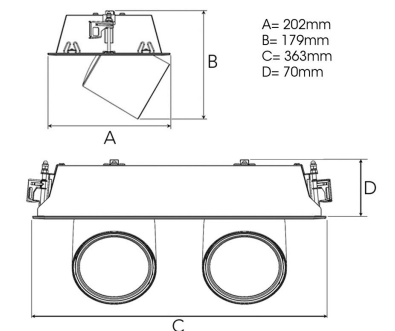

FLEX II 3000, 930 (BBBL), SPOT, BLACK

- ✓ Techo moderno, minimalista y de aspecto limpio
- ✓ Disponible en varios paquetes de lúmenes
- ✓ Instalación sin herramientas
- ✓ Disponible en blanco, negro y gris
- ✓ Retráctil y giratorio

TECHNICAL SPECIFICATION

Product Code	306-540-20
Colour	Black
Control	On/off
CRI light colour	930 (BBBL)
Delivered lumen output lm	2 x 2800
Driver	Stand alone, included
EEL	E
Light distribution	Spot
Lightsource	LED COB
Mains input voltage	220-240 V
Measurements A	202
Measurements B	179
Measurements C	363
Measurements D	70
Mounting	Recessed
Position	360°/60°
Lifetime	L80 B10, 50.000h
Protection	IP 20, class III
Sawing instructions x	177
Sawing instructions y	352
Start Time	Instant
System power W	2 x 24,2
Unit	mm
Weight	1,9

Spot		Medium		Flood		Wide Flood	
14°		27°		38°		56°	
m	∅	m	∅	m	∅	m	∅
1.0	0.25	1.0	0.48	1.0	0.69	1.0	1.07
2.0	0.49	2.0	0.95	2.0	1.39	2.0	2.14
3.0	0.74	3.0	1.43	3.0	2.08	3.0	3.22

177 x 352mm