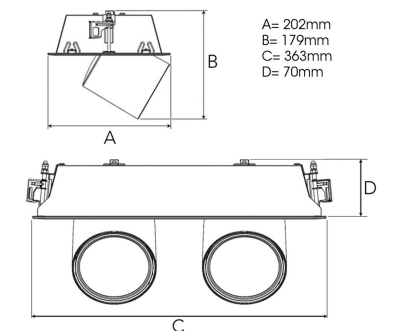

## TECHNICAL SPECIFICATION

Product Code	306-540-10
Colour	White
Control	On/off
CRI light colour	930 (BBBL)
Delivered lumen output lm	2 x 2800
Driver	Stand alone, included
EEL	E
Light distribution	Spot
Lightsource	LED COB
Mains input voltage	220-240 V
Measurements A	202
Measurements B	179
Measurements C	363
Measurements D	70
Mounting	Recessed
Position	360°/60°
Lifetime	L80 B10, 50.000h
Protection	IP 20, class III
Sawing instructions x	177
Sawing instructions y	352
Start Time	Instant
System power W	2 x 24,2
Unit	mm
Weight	1,9

Spot	Medium	Flood	Wide Flood
14°	27°	38°	56°
m	ø	m	ø
1.0	0.25	1.0	0.48
2.0	0.49	2.0	0.95
3.0	0.74	3.0	1.43
1.0	0.25	1.0	0.69
2.0	0.49	2.0	1.39
3.0	0.74	3.0	2.08
1.0	0.25	1.0	1.07
2.0	0.49	2.0	2.14
3.0	0.74	3.0	3.22

177 x 352mm