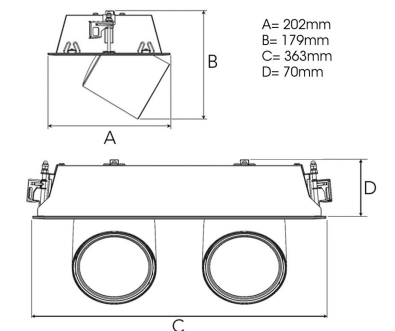

## TECHNICAL SPECIFICATION

Product Code	306-551-30
Colour	Grey
Control	On/off
CRI light colour	930 (BBBL)
Delivered lumen output lm	2 x 3850
Driver	Stand alone, included
EEL	E
Light distribution	Medium
Lightsource	LED COB
Mains input voltage	220-240 V
Measurements A	202
Measurements B	179
Measurements C	363
Measurements D	70
Mounting	Recessed
Position	360°/60°
Lifetime	L80 B10, 50.000h
Protection	IP 20, class III
Sawing instructions x	177
Sawing instructions y	352
Start Time	Instant
System power W	2 x 35,2
Unit	mm
Weight	1,9

Spot	Medium	Flood	Wide Flood
14°	27°	38°	56°
m	ø	m	ø
1.0	0.25	1.0	0.48
2.0	0.49	2.0	0.95
3.0	0.74	3.0	1.43
1.0	0.25	1.0	0.69
2.0	0.49	2.0	1.39
3.0	0.74	3.0	2.08
1.0	0.25	1.0	1.07
2.0	0.49	2.0	2.14
3.0	0.74	3.0	3.22

177 x 352mm