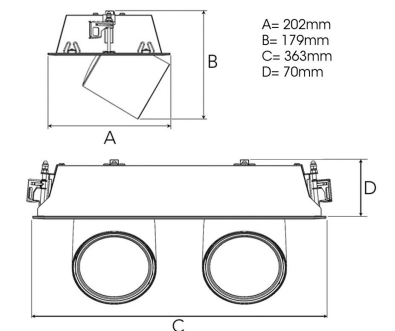

TECHNICAL SPECIFICATION

Product Code	306-551-20
Colour	Black
Control	On/off
CRI light colour	930 (BBBL)
Delivered lumen output lm	2 x 3850
Driver	Stand alone, included
EEL	E
Light distribution	Medium
Lightsource	LED COB
Mains input voltage	220-240 V
Measurements A	202
Measurements B	179
Measurements C	363
Measurements D	70
Mounting	Recessed
Position	360°/60°
Lifetime	L80 B10, 50.000h
Protection	IP 20, class III
Sawing instructions x	177
Sawing instructions y	352
Start Time	Instant
System power W	2 x 35,2
Unit	mm
Weight	1,9

Spot	Medium	Flood	Wide Flood
14°	27°	38°	56°
m	ø	m	ø
1.0	0.25	1.0	0.48
2.0	0.49	2.0	0.95
3.0	0.74	3.0	1.43
1.0	0.69	1.0	1.07
2.0	1.39	2.0	2.14
3.0	2.08	3.0	3.22

177 x 352mm