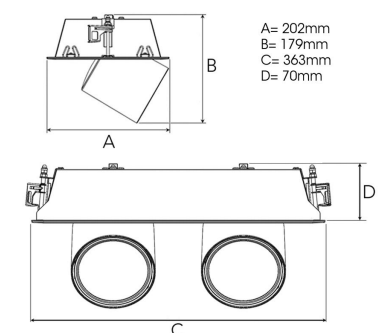

TECHNICAL SPECIFICATION

Product Code	306-551-10
Colour	White
Control	On/off
CRI light colour	930 (BBBL)
Delivered lumen output lm	2 x 3850
Driver	Stand alone, included
EEL	E
Light distribution	Medium
Lightsource	LED COB
Mains input voltage	220-240 V
Measurements A	202
Measurements B	179
Measurements C	363
Measurements D	70
Mounting	Recessed
Position	360°/60°
Lifetime	L80 B10, 50.000h
Protection	IP 20, class III
Sawing instructions x	177
Sawing instructions y	352
Start Time	Instant
System power W	2 x 35,2
Unit	mm
Weight	1,9

A= 202mm
B= 179mm
C= 363mm
D= 70mm

Spot	Medium	Flood	Wide Flood
14°	27°	38°	56°
m	ø	m	ø
1.0	0.25	1.0	0.48
2.0	0.49	2.0	0.95
3.0	0.74	3.0	1.43
1.0	0.25	1.0	0.69
2.0	0.49	2.0	1.39
3.0	0.74	3.0	2.08
1.0	0.25	1.0	1.07
2.0	0.49	2.0	2.14
3.0	0.74	3.0	3.22

177 x 352mm