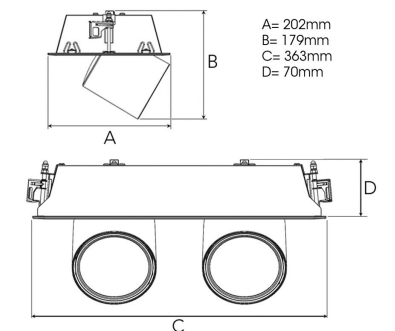

TECHNICAL SPECIFICATION

Product Code	306-541-30
Colour	Grey
Control	On/off
CRI light colour	930 (BBBL)
Delivered lumen output lm	2 x 2800
Driver	Stand alone, included
EEL	E
Light distribution	Medium
Lightsource	LED COB
Mains input voltage	220-240 V
Measurements A	202
Measurements B	179
Measurements C	363
Measurements D	70
Mounting	Recessed
Position	360°/60°
Lifetime	L80 B10, 50.000h
Protection	IP 20, class III
Sawing instructions x	177
Sawing instructions y	352
Start Time	Instant
System power W	2 x 24,2
Unit	mm
Weight	1,9

A= 202mm
B= 179mm
C= 363mm
D= 70mm

Spot	Medium	Flood	Wide Flood
14°	27°	38°	56°
m	ø	m	ø
1.0	0.25	1.0	0.48
2.0	0.49	2.0	0.95
3.0	0.74	3.0	1.43
1.0	0.25	1.0	0.69
2.0	0.49	2.0	1.39
3.0	0.74	3.0	2.08
1.0	0.25	1.0	1.07
2.0	0.49	2.0	2.14
3.0	0.74	3.0	3.22

177 x 352mm