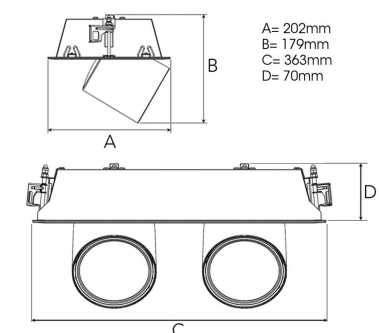

TECHNICAL SPECIFICATION

Product Code	306-541-20
Colour	Black
Control	On/off
CRI light colour	930 (BBBL)
Delivered lumen output lm	2 x 2800
Driver	Stand alone, included
EEL	E
Light distribution	Medium
Lightsource	LED COB
Mains input voltage	220-240 V
Measurements A	202
Measurements B	179
Measurements C	363
Measurements D	70
Mounting	Recessed
Position	360°/60°
Lifetime	L80 B10, 50.000h
Protection	IP 20, class III
Sawing instructions x	177
Sawing instructions y	352
Start Time	Instant
System power W	2 x 24,2
Unit	mm
Weight	1,9

Spot	Medium	Flood	Wide Flood
14°	27°	38°	56°
m	ø	m	ø
1.0	0.25	1.0	0.48
2.0	0.49	2.0	0.95
3.0	0.74	3.0	1.43
1.0	0.25	1.0	0.69
2.0	0.49	2.0	1.39
3.0	0.74	3.0	2.08
1.0	0.25	1.0	1.07
2.0	0.49	2.0	2.14
3.0	0.74	3.0	3.22

177 x 352mm