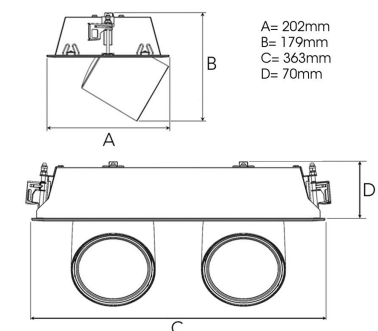

TECHNICAL SPECIFICATION

| | |
|---------------------------|-----------------------|
| Product Code | 306-541-10 |
| Colour | White |
| Control | On/off |
| CRI light colour | 930 (BBBL) |
| Delivered lumen output lm | 2 x 2800 |
| Driver | Stand alone, included |
| EEL | E |
| Light distribution | Medium |
| Lightsource | LED COB |
| Mains input voltage | 220-240 V |
| Measurements A | 202 |
| Measurements B | 179 |
| Measurements C | 363 |
| Measurements D | 70 |
| Mounting | Recessed |
| Position | 360°/60° |
| Lifetime | L80 B10, 50.000h |
| Protection | IP 20, class III |
| Sawing instructions x | 177 |
| Sawing instructions y | 352 |
| Start Time | Instant |
| System power W | 2 x 24,2 |
| Unit | mm |
| Weight | 1,9 |

| Spot | Medium | Flood | Wide Flood |
|------|--------|-------|------------|
| 14° | 27° | 38° | 56° |
| m | ø | m | ø |
| 1.0 | 0.25 | 1.0 | 0.48 |
| 2.0 | 0.49 | 2.0 | 0.95 |
| 3.0 | 0.74 | 3.0 | 1.43 |
| 1.0 | 0.25 | 1.0 | 0.69 |
| 2.0 | 0.49 | 2.0 | 1.39 |
| 3.0 | 0.74 | 3.0 | 2.08 |
| 1.0 | 0.25 | 1.0 | 1.07 |
| 2.0 | 0.49 | 2.0 | 2.14 |
| 3.0 | 0.74 | 3.0 | 3.22 |

177 x 352mm