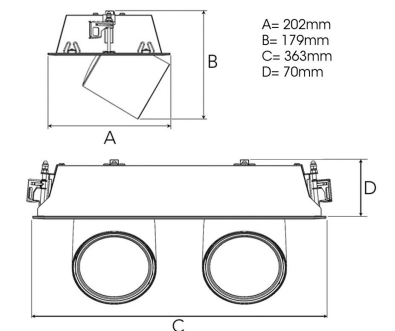

TECHNICAL SPECIFICATION

Product Code	306-552-30
Colour	Grey
Control	On/off
CRI light colour	930 (BBBL)
Delivered lumen output lm	2 x 3850
Driver	Stand alone, included
EEL	E
Light distribution	Flood
Lightsource	LED COB
Mains input voltage	220-240 V
Measurements A	202
Measurements B	179
Measurements C	363
Measurements D	70
Mounting	Recessed
Position	360°/60°
Lifetime	L80 B10, 50.000h
Protection	IP 20, class III
Sawing instructions x	177
Sawing instructions y	352
Start Time	Instant
System power W	2 x 35,2
Unit	mm
Weight	1,9

A= 202mm
B= 179mm
C= 363mm
D= 70mm

Spot	Medium	Flood	Wide Flood
14°	27°	38°	56°
m	ø	m	ø
1.0	0.25	1.0	0.48
2.0	0.49	2.0	0.95
3.0	0.74	3.0	1.43
1.0	0.69	1.0	1.07
2.0	1.39	2.0	2.14
3.0	2.08	3.0	3.22

177 x 352mm