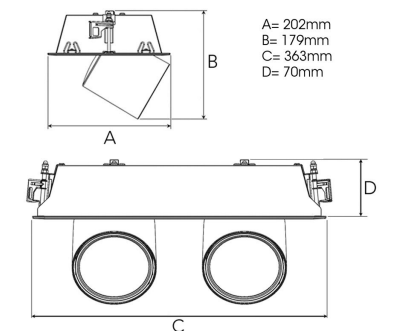

TECHNICAL SPECIFICATION

Product Code	306-552-20
Colour	Black
Control	On/off
CRI light colour	930 (BBBL)
Delivered lumen output lm	2 x 3850
Driver	Stand alone, included
EEL	E
Light distribution	Flood
Lightsource	LED COB
Mains input voltage	220-240 V
Measurements A	202
Measurements B	179
Measurements C	363
Measurements D	70
Mounting	Recessed
Position	360°/60°
Lifetime	L80 B10, 50.000h
Protection	IP 20, class III
Sawing instructions x	177
Sawing instructions y	352
Start Time	Instant
System power W	2 x 35,2
Unit	mm
Weight	1,9

Spot	Medium	Flood	Wide Flood
14°	27°	38°	56°
m	ø	m	ø
1.0	0.25	1.0	0.48
2.0	0.49	2.0	0.95
3.0	0.74	3.0	1.43
1.0	0.69	1.0	1.07
2.0	1.39	2.0	2.14
3.0	2.08	3.0	3.22

177 x 352mm