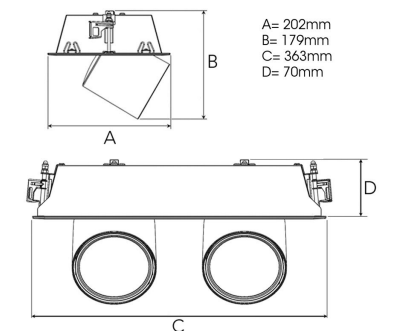

TECHNICAL SPECIFICATION

Product Code	306-552-10
Colour	White
Control	On/off
CRI light colour	930 (BBBL)
Delivered lumen output lm	2 x 3850
Driver	Stand alone, included
EEL	E
Light distribution	Flood
Lightsource	LED COB
Mains input voltage	220-240 V
Measurements A	202
Measurements B	179
Measurements C	363
Measurements D	70
Mounting	Recessed
Position	360°/60°
Lifetime	L80 B10, 50.000h
Protection	IP 20, class III
Sawing instructions x	177
Sawing instructions y	352
Start Time	Instant
System power W	2 x 35,2
Unit	mm
Weight	1,9

Spot	Medium	Flood	Wide Flood
14°	27°	38°	56°
m	ø	m	ø
1.0	0.25	1.0	0.48
2.0	0.49	2.0	0.95
3.0	0.74	3.0	1.43
1.0	0.69	1.0	1.07
2.0	1.39	2.0	2.14
3.0	2.08	3.0	3.22

177 x 352mm