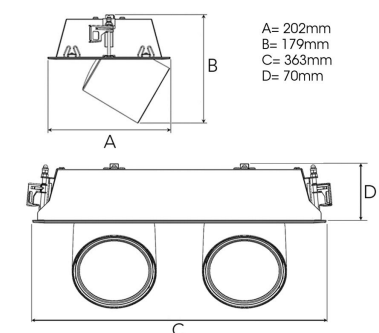

TECHNICAL SPECIFICATION

Product Code	306-542-30
Colour	Grey
Control	On/off
CRI light colour	930 (BBBL)
Delivered lumen output lm	2 x 2800
Driver	Stand alone, included
EEL	E
Light distribution	Flood
Lightsource	LED COB
Mains input voltage	220-240 V
Measurements A	202
Measurements B	179
Measurements C	363
Measurements D	70
Mounting	Recessed
Position	360°/60°
Lifetime	L80 B10, 50.000h
Protection	IP 20, class III
Sawing instructions x	177
Sawing instructions y	352
Start Time	Instant
System power W	2 x 24,2
Unit	mm
Weight	1,9

Spot	Medium	Flood	Wide Flood
14°	27°	38°	56°
m	ø	m	ø
1.0	0.25	1.0	0.48
2.0	0.49	2.0	0.95
3.0	0.74	3.0	1.43
1.0	0.69	1.0	1.07
2.0	1.39	2.0	2.14
3.0	2.08	3.0	3.22

177 x 352mm