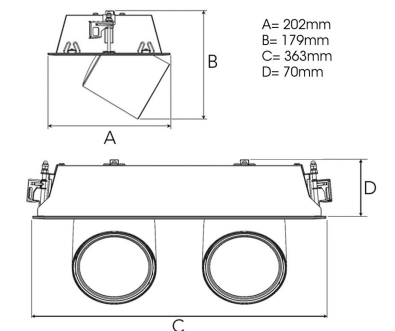

## TECHNICAL SPECIFICATION

Product Code	306-542-20
Colour	Black
Control	On/off
CRI light colour	930 (BBBL)
Delivered lumen output lm	2 x 2800
Driver	Stand alone, included
EEL	E
Light distribution	Flood
Lightsource	LED COB
Mains input voltage	220-240 V
Measurements A	202
Measurements B	179
Measurements C	363
Measurements D	70
Mounting	Recessed
Position	360°/60°
Lifetime	L80 B10, 50.000h
Protection	IP 20, class III
Sawing instructions x	177
Sawing instructions y	352
Start Time	Instant
System power W	2 x 24,2
Unit	mm
Weight	1,9

Spot	Medium	Flood	Wide Flood
14°	27°	38°	56°
m	ø	m	ø
1.0	0.25	1.0	0.48
2.0	0.49	2.0	0.95
3.0	0.74	3.0	1.43
1.0	0.69	1.0	1.07
2.0	1.39	2.0	2.14
3.0	2.08	3.0	3.22

177 x 352mm