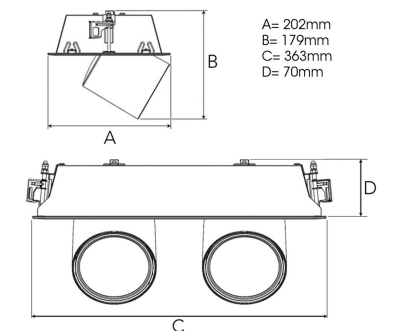

TECHNICAL SPECIFICATION

Product Code	306-542-10
Colour	White
Control	On/off
CRI light colour	930 (BBBL)
Delivered lumen output lm	2 x 2800
Driver	Stand alone, included
EEL	E
Light distribution	Flood
Lightsource	LED COB
Mains input voltage	220-240 V
Measurements A	202
Measurements B	179
Measurements C	363
Measurements D	70
Mounting	Recessed
Position	360°/60°
Lifetime	L80 B10, 50.000h
Protection	IP 20, class III
Sawing instructions x	177
Sawing instructions y	352
Start Time	Instant
System power W	2 x 24,2
Unit	mm
Weight	1,9

Spot	Medium	Flood	Wide Flood
14°	27°	38°	56°
m	ø	m	ø
1.0	0.25	1.0	0.48
2.0	0.49	2.0	0.95
3.0	0.74	3.0	1.43
1.0	0.69	1.0	1.07
2.0	1.39	2.0	2.14
3.0	2.08	3.0	3.22

177 x 352mm