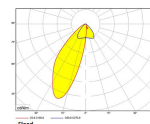

ITAB Lighting
Europe, Asia, Middle East
Phone: +46 910 733 790
info@nordiclight.se

ITAB Lighting
North America
Phone: +1 614 421 8419
na@nordiclight.se

Please note that this product sheet is for a specific product and colour. The pictures may show examples of other available colours