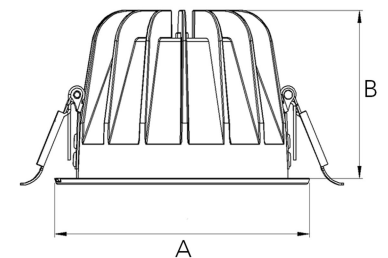

TITAN 4000, 930 (BBBL), WIDE FLOOD, WHITE

ITAB

- ✓ Discrete and clean looking ceiling
- ✓ Available in various sizes and lumen packages
- ✓ Tool free installation
- ✓ Available in white, black and grey

TECHNICAL SPECIFICATION

| | |
|------------------------------|-----------------------|
| Product Code | 271-513-10 |
| Colour | White |
| Control | On/off |
| CRI light colour | 930 (BBBL) |
| Delivered lumen output lm | 3850 |
| Driver | Stand alone, included |
| EEL | E |
| Light distribution | Wide flood |
| Lightsource | LED COB |
| Mains input voltage | 220-240 V |
| Measurements A | 144 |
| Measurements B | 90 |
| Mounting | Recessed |
| Position | Fixed |
| Lifetime | L80 B10, 50.000h |
| Protection | IP 20, class III |
| Sawing instructions diameter | 128 |
| Start Time | Instant |
| System power W | 35 |
| Unit | mm |
| Weight | 0,55 |

A= 144mm, B= 90mm

| Spot | Medium | | Flood | | Wide Flood | | |
|------|--------|-----|-------|-----|------------|-----|------|
| | 14° | 26° | 37° | 55° | | | |
| m | ø | m | ø | m | ø | m | ø |
| 1.0 | 0.24 | 1.0 | 0.47 | 1.0 | 0.68 | 1.0 | 1.05 |
| 2.0 | 0.48 | 2.0 | 0.94 | 2.0 | 1.35 | 2.0 | 2.10 |
| 3.0 | 0.72 | 3.0 | 1.41 | 3.0 | 2.03 | 3.0 | 3.15 |

128mm