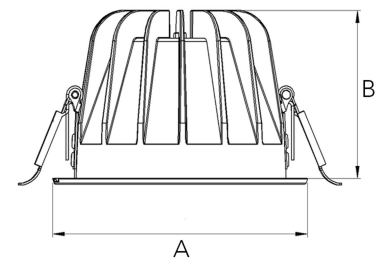

## TECHNICAL SPECIFICATION

Product Code	271-513-30
Colour	Grey
Control	On/off
CRI light colour	930 (BBBL)
Delivered lumen output lm	3850
Driver	Stand alone, included
EEL	E
Light distribution	Wide flood
Lightsource	LED COB
Mains input voltage	220-240 V
Measurements A	144
Measurements B	90
Mounting	Recessed
Position	Fixed
Lifetime	L80 B10, 50.000h
Protection	IP 20, class III
Sawing instructions diameter	128
Start Time	Instant
System power W	35
Unit	mm
Weight	0,55

A= 144mm, B= 90mm

Spot	Medium	Flood	Wide Flood				
	14°	26°	37°				
	55°						
m	ø	m	ø	m	ø	m	ø
1.0	0.24	1.0	0.47	1.0	0.68	1.0	1.05
2.0	0.48	2.0	0.94	2.0	1.35	2.0	2.10
3.0	0.72	3.0	1.41	3.0	2.03	3.0	3.15

128mm