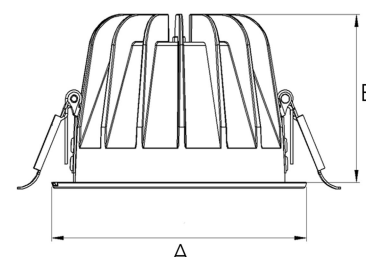

TITAN 4000, 930 (BBBL), WIDE FLOOD, BLACK

ITAB

- ✓ Discrete and clean looking ceiling
- ✓ Available in various sizes and lumen packages
- ✓ Tool free installation
- ✓ Available in white, black and grey

TECHNICAL SPECIFICATION

Product Code	271-513-20
Colour	Black
Control	On/off
CRI light colour	930 (BBBL)
Delivered lumen output lm	3850
Driver	Stand alone, included
EEL	E
Light distribution	Wide flood
Lightsource	LED COB
Mains input voltage	220-240 V
Measurements A	144
Measurements B	90
Mounting	Recessed
Position	Fixed
Lifetime	L80 B10, 50.000h
Protection	IP 20, class III
Sawing instructions diameter	128
Start Time	Instant
System power W	35
Unit	mm
Weight	0,55

A= 144mm, B= 90mm

Spot	Medium		Flood		Wide Flood	
	14°	26°	37°	55°		
m	0.24	0.47	0.68	1.05		
1.0	0.24	0.47	0.68	1.05		
2.0	0.48	0.94	1.35	2.10		
3.0	0.72	1.41	2.03	3.15		

128mm