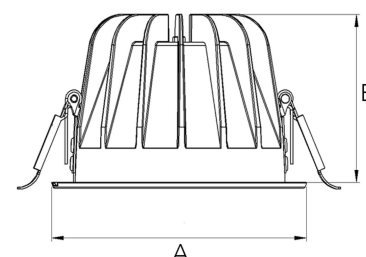

TITAN 3000, 930 (BBBL), WIDE FLOOD, GREY

ITAB

- ✓ Discrete and clean looking ceiling
- ✓ Available in various sizes and lumen packages
- ✓ Tool free installation
- ✓ Available in white, black and grey

TECHNICAL SPECIFICATION

| | |
|------------------------------|--|
| Product Code | 271-503-30 |
| Colour | Grey |
| Control | On/off |
| CRI light colour | 930 (BBBL) |
| Delivered lumen output lm | 2700 |
| Driver | Stand alone, included |
| EEL | E |
| Light distribution | Wide flood |
| Lightsource | LED COB |
| Mains input voltage | 220-240 V |
| Measurements A | 144 |
| Measurements B | 90 |
| Mounting | Recessed |
| Position | Fixed |
| Lifetime | L80 B10, 50.000h |
| Protection | IP20/IP44 with front glass. IP20 without front glass |
| Sawing instructions diameter | 128 |
| Start Time | Instant |
| System power W | 22 |
| Unit | mm |
| Weight | 0,55 |

A= 144mm, B= 90mm

| Spot | Medium | | Flood | | Wide Flood | |
|------|--------|------|-------|------|------------|--|
| | 14° | 26° | 37° | 55° | | |
| m | 0.24 | 0.47 | 0.68 | 1.05 | | |
| 1.0 | 0.24 | 0.47 | 0.68 | 1.05 | | |
| 2.0 | 0.48 | 0.94 | 1.35 | 2.10 | | |
| 3.0 | 0.72 | 1.41 | 2.03 | 3.15 | | |

128mm