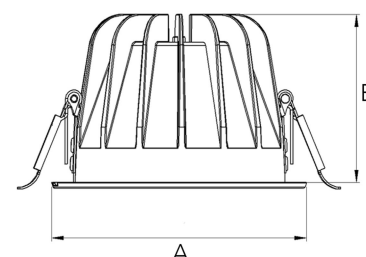

# TITAN 3000, 930 (BBBL), WIDE FLOOD, BLACK

ITAB

- ✓ Discrete and clean looking ceiling
- ✓ Available in various sizes and lumen packages
- ✓ Tool free installation
- ✓ Available in white, black and grey

## TECHNICAL SPECIFICATION

Product Code	271-503-20
Colour	Black
Control	On/off
CRI light colour	930 (BBBL)
Delivered lumen output lm	2700
Driver	Stand alone, included
EEL	E
Light distribution	Wide flood
Lightsource	LED COB
Mains input voltage	220-240 V
Measurements A	144
Measurements B	90
Mounting	Recessed
Position	Fixed
Lifetime	L80 B10, 50.000h
Protection	IP20/IP44 with front glass. IP20 without front glass
Sawing instructions diameter	128
Start Time	Instant
System power W	22
Unit	mm
Weight	0,55

A= 144mm, B= 90mm

Spot	Medium		Flood		Wide Flood	
	14°	26°	37°	55°		
m	0.24	0.47	0.68	1.05		
1.0	0.24	0.47	0.68	1.05		
2.0	0.48	0.94	1.35	2.10		
3.0	0.72	1.41	2.03	3.15		

128mm