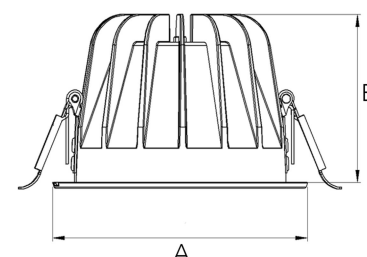

# TITAN 3000, 930 (BBBL), WIDE FLOOD, WHITE

- ✓ Discrete and clean looking ceiling
- ✓ Available in various sizes and lumen packages
- ✓ Tool free installation
- ✓ Available in white, black and grey

## TECHNICAL SPECIFICATION

Product Code	271-503-10
Colour	White
Control	On/off
CRI light colour	930 (BBBL)
Delivered lumen output lm	2700
Driver	Stand alone, included
EEL	E
Light distribution	Wide flood
Lightsource	LED COB
Mains input voltage	220-240 V
Measurements A	144
Measurements B	90
Mounting	Recessed
Position	Fixed
Lifetime	L80 B10, 50.000h
Protection	IP20/IP44 with front glass. IP20 without front glass
Sawing instructions diameter	128
Start Time	Instant
System power W	22
Unit	mm
Weight	0,55

A= 144mm, B= 90mm

Spot	Medium		Flood		Wide Flood	
	14°	26°	37°	55°		
m	0.24	0.47	0.68	1.05		
1.0	0.24	0.47	0.68	1.05		
2.0	0.48	0.94	1.35	2.10		
3.0	0.72	1.41	2.03	3.15		

128mm