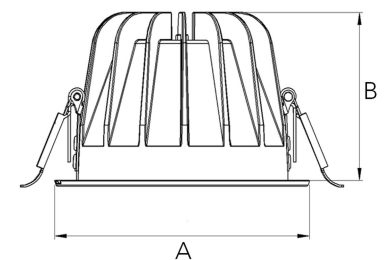

# TITAN 4000, 930 (BBBL), SPOT, GREY

ITAB

- ✓ Discrete and clean looking ceiling
- ✓ Available in various sizes and lumen packages
- ✓ Tool free installation
- ✓ Available in white, black and grey

## TECHNICAL SPECIFICATION

Product Code	271-510-30
Colour	Grey
Control	On/off
CRI light colour	930 (BBBL)
Delivered lumen output lm	3850
Driver	Stand alone, included
EEL	E
Light distribution	Spot
Lightsources	LED COB
Mains input voltage	220-240 V
Measurements A	144
Measurements B	90
Mounting	Recessed
Position	Fixed
Lifetime	L80 B10, 50.000h
Protection	IP20/IP44 with front glass. IP20 without front glass
Sawing instructions diameter	128
Start Time	Instant
System power W	35
Unit	mm
Weight	0,55

A= 144mm, B= 90mm

Spot	Medium	Flood	Wide Flood
14°	26°	37°	55°
m	m	m	m
1.0	0.24	1.0	1.05
2.0	0.48	2.0	2.10
3.0	0.72	3.0	3.15
		1.0	
		2.0	
		3.0	
		0.68	
		1.35	
		2.03	

128mm