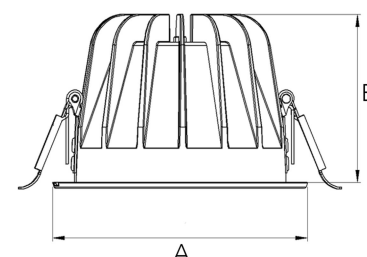

# TITAN 4000, 930 (BBBL), SPOT, BLACK

ITAB

- ✓ Discrete and clean looking ceiling
- ✓ Available in various sizes and lumen packages
- ✓ Tool free installation
- ✓ Available in white, black and grey

## TECHNICAL SPECIFICATION

Product Code	271-510-20
Colour	Black
Control	On/off
CRI light colour	930 (BBBL)
Delivered lumen output lm	3850
Driver	Stand alone, included
EEL	E
Light distribution	Spot
Lightsource	LED COB
Mains input voltage	220-240 V
Measurements A	144
Measurements B	90
Mounting	Recessed
Position	Fixed
Lifetime	L80 B10, 50.000h
Protection	IP20/IP44 with front glass. IP20 without front glass
Sawing instructions diameter	128
Start Time	Instant
System power W	35
Unit	mm
Weight	0,55

A= 144mm, B= 90mm

Spot	Medium		Flood		Wide Flood		
	14°	26°	37°	55°			
m	ø	m	ø	m	ø	m	ø
1.0	0.24	1.0	0.47	1.0	0.68	1.0	1.05
2.0	0.48	2.0	0.94	2.0	1.35	2.0	2.10
3.0	0.72	3.0	1.41	3.0	2.03	3.0	3.15

128mm