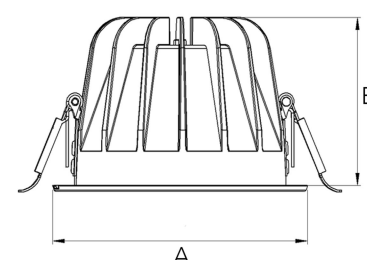

# TITAN 4000, 930 (BBBL), SPOT, WHITE

- ✓ Discrete and clean looking ceiling
- ✓ Available in various sizes and lumen packages
- ✓ Tool free installation
- ✓ Available in white, black and grey

## TECHNICAL SPECIFICATION

Product Code	271-510-10
Colour	White
Control	On/off
CRI light colour	930 (BBBL)
Delivered lumen output lm	3850
Driver	Stand alone, included
EEL	E
Light distribution	Spot
Lightsource	LED COB
Mains input voltage	220-240 V
Measurements A	144
Measurements B	90
Mounting	Recessed
Position	Fixed
Lifetime	L80 B10, 50.000h
Protection	IP20/IP44 with front glass. IP20 without front glass
Sawing instructions diameter	128
Start Time	Instant
System power W	35
Unit	mm
Weight	0,55

A= 144mm, B= 90mm

Spot	Medium	Flood	Wide Flood
14°	26°	37°	55°
m	m	m	m
1.0	0.24	1.0	1.05
2.0	0.48	2.0	2.10
3.0	0.72	3.0	3.15

128mm