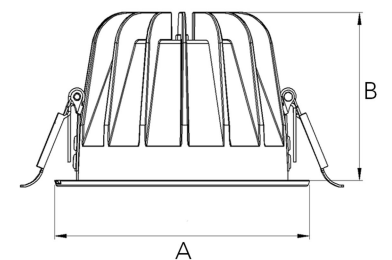

TITAN 3000, 930 (BBBL), SPOT, GREY

ITAB

- ✓ Discrete and clean looking ceiling
- ✓ Available in various sizes and lumen packages
- ✓ Tool free installation
- ✓ Available in white, black and grey

TECHNICAL SPECIFICATION

Product Code	271-500-30
Colour	Grey
Control	On/off
CRI light colour	930 (BBBL)
Delivered lumen output lm	2700
Driver	Stand alone, included
EEL	E
Light distribution	Spot
Lightsource	LED COB
Mains input voltage	220-240 V
Measurements A	144
Measurements B	90
Mounting	Recessed
Position	Fixed
Lifetime	L80 B10, 50.000h
Protection	IP20/IP44 with front glass. IP20 without front glass
Sawing instructions diameter	128
Start Time	Instant
System power W	22
Unit	mm
Weight	0,55

A= 144mm, B= 90mm

Spot	Medium		Flood		Wide Flood		
	14°	26°	37°	55°			
m	ø	m	ø	m	ø	m	ø
1.0	0.24	1.0	0.47	1.0	0.68	1.0	1.05
2.0	0.48	2.0	0.94	2.0	1.35	2.0	2.10
3.0	0.72	3.0	1.41	3.0	2.03	3.0	3.15

128mm