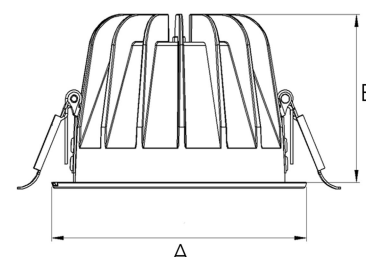

TITAN 3000, 930 (BBBL), SPOT, BLACK

ITAB

- ✓ Discrete and clean looking ceiling
- ✓ Available in various sizes and lumen packages
- ✓ Tool free installation
- ✓ Available in white, black and grey

TECHNICAL SPECIFICATION

Product Code	271-500-20
Colour	Black
Control	On/off
CRI light colour	930 (BBBL)
Delivered lumen output lm	2700
Driver	Stand alone, included
EEL	E
Light distribution	Spot
Lightsources	LED COB
Mains input voltage	220-240 V
Measurements A	144
Measurements B	90
Mounting	Recessed
Position	Fixed
Lifetime	L80 B10, 50.000h
Protection	IP20/IP44 with front glass. IP20 without front glass
Sawing instructions diameter	128
Start Time	Instant
System power W	22
Unit	mm
Weight	0,55

A= 144mm, B= 90mm

Spot	Medium		Flood		Wide Flood		
	14°	26°	37°	55°			
m	ø	m	ø	m	ø	m	ø
1.0	0.24	1.0	0.47	1.0	0.68	1.0	1.05
2.0	0.48	2.0	0.94	2.0	1.35	2.0	2.10
3.0	0.72	3.0	1.41	3.0	2.03	3.0	3.15

128mm