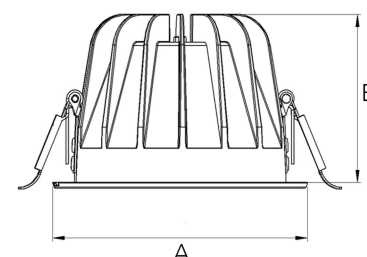

TITAN 3000, 930 (BBBL), SPOT, WHITE

ITAB

- ✓ Discrete and clean looking ceiling
- ✓ Available in various sizes and lumen packages
- ✓ Tool free installation
- ✓ Available in white, black and grey

TECHNICAL SPECIFICATION

Product Code	271-500-10
Colour	White
Control	On/off
CRI light colour	930 (BBBL)
Delivered lumen output lm	2700
Driver	Stand alone, included
EEL	E
Light distribution	Spot
Lightsource	LED COB
Mains input voltage	220-240 V
Measurements A	144
Measurements B	90
Mounting	Recessed
Position	Fixed
Lifetime	L80 B10, 50.000h
Protection	IP20/IP44 with front glass. IP20 without front glass
Sawing instructions diameter	128
Start Time	Instant
System power W	22
Unit	mm
Weight	0,55

A= 144mm, B= 90mm

Spot	Medium		Flood		Wide Flood		
	14°	26°	37°	55°			
m	ø	m	ø	m	ø	m	ø
1.0	0.24	1.0	0.47	1.0	0.68	1.0	1.05
2.0	0.48	2.0	0.94	2.0	1.35	2.0	2.10
3.0	0.72	3.0	1.41	3.0	2.03	3.0	3.15

128mm