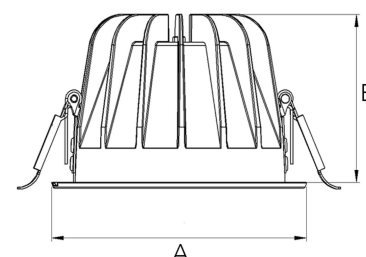

# TITAN 4000, 930 (BBBL), MEDIUM, GREY

- ✓ Discrete and clean looking ceiling
- ✓ Available in various sizes and lumen packages
- ✓ Tool free installation
- ✓ Available in white, black and grey

## TECHNICAL SPECIFICATION

Product Code	271-511-30
Colour	Grey
Control	On/off
CRI light colour	930 (BBBL)
Delivered lumen output lm	3850
Driver	Stand alone, included
EEL	E
Light distribution	Medium
Lightsource	LED COB
Mains input voltage	220-240 V
Measurements A	144
Measurements B	90
Mounting	Recessed
Position	Fixed
Lifetime	L80 B10, 50.000h
Protection	IP20/IP44 with front glass. IP20 without front glass
Sawing instructions diameter	128
Start Time	Instant
System power W	35
Unit	mm
Weight	0,55

A= 144mm, B= 90mm

Spot	Medium		Flood		Wide Flood		
	14°	26°	37°	55°			
m	ø	m	ø	m	ø	m	ø
1.0	0.24	1.0	0.47	1.0	0.68	1.0	1.05
2.0	0.48	2.0	0.94	2.0	1.35	2.0	2.10
3.0	0.72	3.0	1.41	3.0	2.03	3.0	3.15

128mm