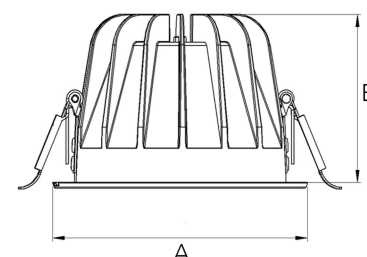

TITAN 4000, 930 (BBBL), MEDIUM, BLACK

ITAB

- ✓ Discrete and clean looking ceiling
- ✓ Available in various sizes and lumen packages
- ✓ Tool free installation
- ✓ Available in white, black and grey

TECHNICAL SPECIFICATION

Product Code	271-511-20
Colour	Black
Control	On/off
CRI light colour	930 (BBBL)
Delivered lumen output lm	3850
Driver	Stand alone, included
EEL	E
Light distribution	Medium
Lightsources	LED COB
Mains input voltage	220-240 V
Measurements A	144
Measurements B	90
Mounting	Recessed
Position	Fixed
Lifetime	L80 B10, 50.000h
Protection	IP20/IP44 with front glass. IP20 without front glass
Sawing instructions diameter	128
Start Time	Instant
System power W	35
Unit	mm
Weight	0,55

A= 144mm, B= 90mm

Spot	Medium		Flood		Wide Flood	
	14°	26°	37°	55°		
m	0.24	0.47	0.68	1.05		
1.0	0.24	0.47	0.68	1.05		
2.0	0.48	0.94	1.35	2.10		
3.0	0.72	1.41	2.03	3.15		

128mm