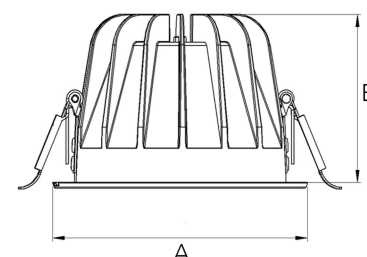

TITAN 4000, 930 (BBBL), MEDIUM, WHITE

ITAB

- ✓ Discrete and clean looking ceiling
- ✓ Available in various sizes and lumen packages
- ✓ Tool free installation
- ✓ Available in white, black and grey

TECHNICAL SPECIFICATION

Product Code	271-511-10
Colour	White
Control	On/off
CRI light colour	930 (BBBL)
Delivered lumen output lm	3850
Driver	Stand alone, included
EEL	E
Light distribution	Medium
Lightsource	LED COB
Mains input voltage	220-240 V
Measurements A	144
Measurements B	90
Mounting	Recessed
Position	Fixed
Lifetime	L80 B10, 50.000h
Protection	IP20/IP44 with front glass. IP20 without front glass
Sawing instructions diameter	128
Start Time	Instant
System power W	35
Unit	mm
Weight	0,55

A= 144mm, B= 90mm

Spot	Medium		Flood		Wide Flood		
	14°	26°	37°	55°			
m	ø	m	ø	m	ø	m	ø
1.0	0.24	1.0	0.47	1.0	0.68	1.0	1.05
2.0	0.48	2.0	0.94	2.0	1.35	2.0	2.10
3.0	0.72	3.0	1.41	3.0	2.03	3.0	3.15

128mm