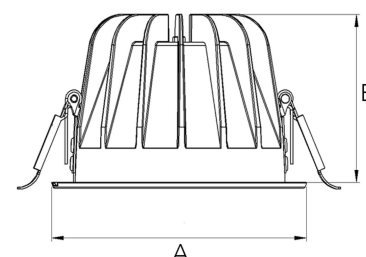

# TITAN 3000, 930 (BBBL), MEDIUM, GREY

ITAB

- ✓ Discrete and clean looking ceiling
- ✓ Available in various sizes and lumen packages
- ✓ Tool free installation
- ✓ Available in white, black and grey

## TECHNICAL SPECIFICATION

Product Code	271-501-30
Colour	Grey
Control	On/off
CRI light colour	930 (BBBL)
Delivered lumen output lm	2700
Driver	Stand alone, included
EEL	E
Light distribution	Medium
Lightsources	LED COB
Mains input voltage	220-240 V
Measurements A	144
Measurements B	90
Mounting	Recessed
Position	Fixed
Lifetime	L80 B10, 50.000h
Protection	IP20/IP44 with front glass. IP20 without front glass
Sawing instructions diameter	128
Start Time	Instant
System power W	22
Unit	mm
Weight	0,55

A= 144mm, B= 90mm

Spot	Medium		Flood		Wide Flood	
	14°	26°	37°	55°		
m	0.24	0.47	0.68	1.05		
1.0	0.24	0.47	0.68	1.05		
2.0	0.48	0.94	1.35	2.10		
3.0	0.72	1.41	2.03	3.15		

128mm