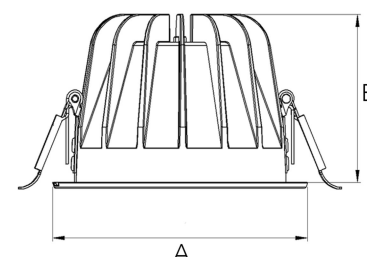

# TITAN 3000, 930 (BBBL), MEDIUM, BLACK

ITAB

- ✓ Discrete and clean looking ceiling
- ✓ Available in various sizes and lumen packages
- ✓ Tool free installation
- ✓ Available in white, black and grey

## TECHNICAL SPECIFICATION

|                              |  |
|------------------------------|--|
| Product Code                 | 271-501-20   |
| Colour                       | Black  |
| Control                      | On/off   |
| CRI light colour             | 930 (BBBL)   |
| Delivered lumen output lm    | 2700   |
| Driver                       | Stand alone, included                                |
| EEL                          | E  |
| Light distribution           | Medium   |
| Lightsources                 | LED COB  |
| Mains input voltage          | 220-240 V  |
| Measurements A               | 144  |
| Measurements B               | 90   |
| Mounting                     | Recessed   |
| Position                     | Fixed  |
| Lifetime                     | L80 B10, 50.000h                                     |
| Protection                   | IP20/IP44 with front glass. IP20 without front glass |
| Sawing instructions diameter | 128  |
| Start Time                   | Instant  |
| System power W               | 22   |
| Unit                         | mm   |
| Weight                       | 0,55   |

A= 144mm, B= 90mm

| Spot | Medium |      | Flood |      | Wide Flood |  |
|------|--------|------|-------|------|------------|--|
|      | 14°    | 26°  | 37°   | 55°  |            |  |
| m    | 0.24   | 0.47 | 0.68  | 1.05 |            |  |
| 1.0  | 0.24   | 0.47 | 0.68  | 1.05 |            |  |
| 2.0  | 0.48   | 0.94 | 1.35  | 2.10 |            |  |
| 3.0  | 0.72   | 1.41 | 2.03  | 3.15 |            |  |

128mm