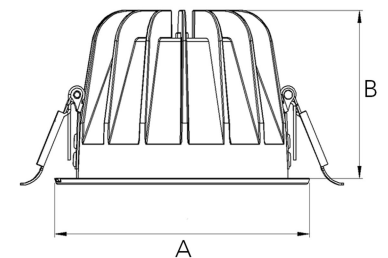

# TITAN 3000, 930 (BBBL), MEDIUM, WHITE

ITAB

- ✓ Discrete and clean looking ceiling
- ✓ Available in various sizes and lumen packages
- ✓ Tool free installation
- ✓ Available in white, black and grey

## TECHNICAL SPECIFICATION

Product Code	271-501-10
Colour	White
Control	On/off
CRI light colour	930 (BBBL)
Delivered lumen output lm	2700
Driver	Stand alone, included
EEL	E
Light distribution	Medium
Lightsources	LED COB
Mains input voltage	220-240 V
Measurements A	144
Measurements B	90
Mounting	Recessed
Position	Fixed
Lifetime	L80 B10, 50.000h
Protection	IP20/IP44 with front glass. IP20 without front glass
Sawing instructions diameter	128
Start Time	Instant
System power W	22
Unit	mm
Weight	0,55

A= 144mm, B= 90mm

Spot	Medium		Flood		Wide Flood	
	14°	26°	37°	55°		
m	0.24	0.47	0.68	1.05		
1.0	0.24	0.47	0.68	1.05		
2.0	0.48	0.94	1.35	2.10		
3.0	0.72	1.41	2.03	3.15		

128mm