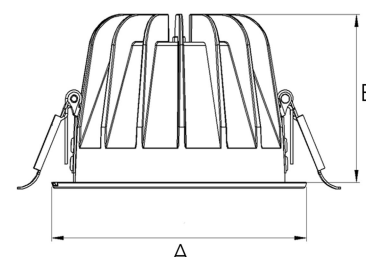

TITAN 4000, 930 (BBBL), FLOOD, GREY

- ✓ Discrete and clean looking ceiling
- ✓ Available in various sizes and lumen packages
- ✓ Tool free installation
- ✓ Available in white, black and grey

TECHNICAL SPECIFICATION

Product Code	271-512-30
Colour	Grey
Control	On/off
CRI light colour	930 (BBBL)
Delivered lumen output lm	3850
Driver	Stand alone, included
EEL	E
Light distribution	Flood
Lightsource	LED COB
Mains input voltage	220-240 V
Measurements A	144
Measurements B	90
Mounting	Recessed
Position	Fixed
Lifetime	L80 B10, 50.000h
Protection	IP20/IP44 with front glass. IP20 without front glass
Sawing instructions diameter	128
Start Time	Instant
System power W	35
Unit	mm
Weight	0,55

A= 144mm, B= 90mm

Spot	Medium		Flood		Wide Flood		
	14°	26°	37°	55°			
m	ø	m	ø	m	ø	m	ø
1.0	0.24	1.0	0.47	1.0	0.68	1.0	1.05
2.0	0.48	2.0	0.94	2.0	1.35	2.0	2.10
3.0	0.72	3.0	1.41	3.0	2.03	3.0	3.15

128mm