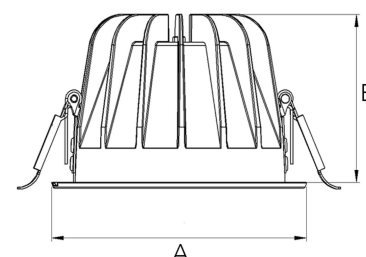

TITAN 4000, 930 (BBBL), FLOOD, BLACK

- ✓ Discrete and clean looking ceiling
- ✓ Available in various sizes and lumen packages
- ✓ Tool free installation
- ✓ Available in white, black and grey

TECHNICAL SPECIFICATION

Product Code	271-512-20
Colour	Black
Control	On/off
CRI light colour	930 (BBBL)
Delivered lumen output lm	3850
Driver	Stand alone, included
EEL	E
Light distribution	Flood
Lightsource	LED COB
Mains input voltage	220-240 V
Measurements A	144
Measurements B	90
Mounting	Recessed
Position	Fixed
Lifetime	L80 B10, 50.000h
Protection	IP20/IP44 with front glass. IP20 without front glass
Sawing instructions diameter	128
Start Time	Instant
System power W	35
Unit	mm
Weight	0,55

A= 144mm, B= 90mm

Spot	Medium		Flood		Wide Flood	
	14°	26°	37°	55°		
m	0.24	0.47	0.68	1.05		
1.0	0.24	0.47	0.68	1.05		
2.0	0.48	0.94	1.35	2.10		
3.0	0.72	1.41	2.03	3.15		

128mm