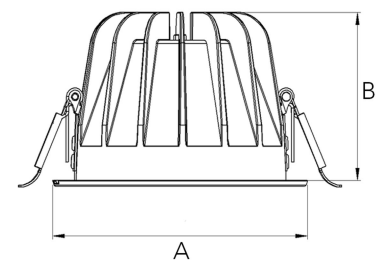

# TITAN 4000, 930 (BBBL), FLOOD, WHITE

ITAB

- ✓ Discrete and clean looking ceiling
- ✓ Available in various sizes and lumen packages
- ✓ Tool free installation
- ✓ Available in white, black and grey

## TECHNICAL SPECIFICATION

Product Code	271-512-10
Colour	White
Control	On/off
CRI light colour	930 (BBBL)
Delivered lumen output lm	3850
Driver	Stand alone, included
EEL	E
Light distribution	Flood
Lightsource	LED COB
Mains input voltage	220-240 V
Measurements A	144
Measurements B	90
Mounting	Recessed
Position	Fixed
Lifetime	L80 B10, 50.000h
Protection	IP20/IP44 with front glass. IP20 without front glass
Sawing instructions diameter	128
Start Time	Instant
System power W	35
Unit	mm
Weight	0,55

A= 144mm, B= 90mm

Spot	Medium		Flood		Wide Flood		
	14°	26°	37°	55°			
m	ø	m	ø	m	ø	m	ø
1.0	0.24	1.0	0.47	1.0	0.68	1.0	1.05
2.0	0.48	2.0	0.94	2.0	1.35	2.0	2.10
3.0	0.72	3.0	1.41	3.0	2.03	3.0	3.15

128mm