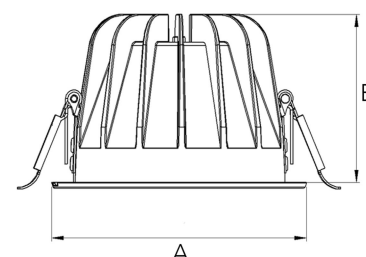

TITAN 3000, 930 (BBBL), FLOOD, GREY

ITAB

- ✓ Discrete and clean looking ceiling
- ✓ Available in various sizes and lumen packages
- ✓ Tool free installation
- ✓ Available in white, black and grey

TECHNICAL SPECIFICATION

Product Code	271-502-30
Colour	Grey
Control	On/off
CRI light colour	930 (BBBL)
Delivered lumen output lm	2700
Driver	Stand alone, included
EEL	E
Light distribution	Flood
Lightsource	LED COB
Mains input voltage	220-240 V
Measurements A	144
Measurements B	90
Mounting	Recessed
Position	Fixed
Lifetime	L80 B10, 50.000h
Protection	IP20/IP44 with front glass. IP20 without front glass
Sawing instructions diameter	128
Start Time	Instant
System power W	22
Unit	mm
Weight	0,55

A= 144mm, B= 90mm

Spot	Medium		Flood		Wide Flood		
	14°	26°	37°	55°			
m	ø	m	ø	m	ø	m	ø
1.0	0.24	1.0	0.47	1.0	0.68	1.0	1.05
2.0	0.48	2.0	0.94	2.0	1.35	2.0	2.10
3.0	0.72	3.0	1.41	3.0	2.03	3.0	3.15

128mm