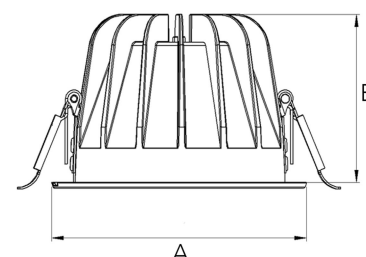

# TITAN 3000, 930 (BBBL), FLOOD, BLACK

- ✓ Discrete and clean looking ceiling
- ✓ Available in various sizes and lumen packages
- ✓ Tool free installation
- ✓ Available in white, black and grey

## TECHNICAL SPECIFICATION

Product Code	271-502-20
Colour	Black
Control	On/off
CRI light colour	930 (BBBL)
Delivered lumen output lm	2700
Driver	Stand alone, included
EEL	E
Light distribution	Flood
Lightsource	LED COB
Mains input voltage	220-240 V
Measurements A	144
Measurements B	90
Mounting	Recessed
Position	Fixed
Lifetime	L80 B10, 50.000h
Protection	IP20/IP44 with front glass. IP20 without front glass
Sawing instructions diameter	128
Start Time	Instant
System power W	22
Unit	mm
Weight	0,55

A= 144mm, B= 90mm

Spot	Medium		Flood		Wide Flood		
	14°	26°	37°	55°			
m	ø	m	ø	m	ø	m	ø
1.0	0.24	1.0	0.47	1.0	0.68	1.0	1.05
2.0	0.48	2.0	0.94	2.0	1.35	2.0	2.10
3.0	0.72	3.0	1.41	3.0	2.03	3.0	3.15

128mm