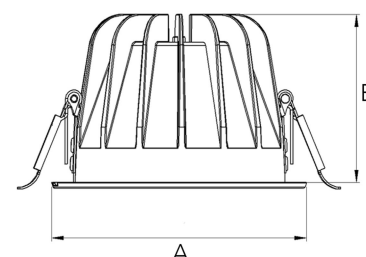

# TITAN 3000, 930 (BBBL), FLOOD, WHITE

ITAB

- ✓ Discrete and clean looking ceiling
- ✓ Available in various sizes and lumen packages
- ✓ Tool free installation
- ✓ Available in white, black and grey

## TECHNICAL SPECIFICATION

Product Code	271-502-10
Colour	White
Control	On/off
CRI light colour	930 (BBBL)
Delivered lumen output lm	2700
Driver	Stand alone, included
EEL	E
Light distribution	Flood
Lightsource	LED COB
Mains input voltage	220-240 V
Measurements A	144
Measurements B	90
Mounting	Recessed
Position	Fixed
Lifetime	L80 B10, 50.000h
Protection	IP20/IP44 with front glass. IP20 without front glass
Sawing instructions diameter	128
Start Time	Instant
System power W	22
Unit	mm
Weight	0,55

A= 144mm, B= 90mm

Spot	Medium		Flood		Wide Flood		
	14°	26°	37°	55°			
m	ø	m	ø	m	ø	m	ø
1.0	0.24	1.0	0.47	1.0	0.68	1.0	1.05
2.0	0.48	2.0	0.94	2.0	1.35	2.0	2.10
3.0	0.72	3.0	1.41	3.0	2.03	3.0	3.15

128mm