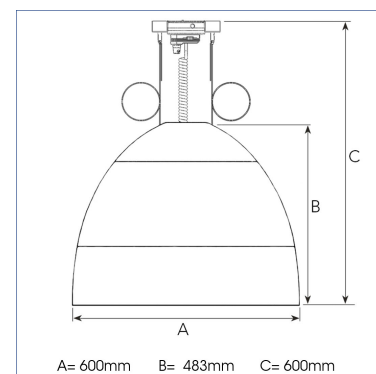

GLOBE MAXI 4000, 930 (BBBL), FLOOD, BLACK

ITAB

- ✓ Design accattivante di grandi dimensioni
- ✓ Illuminazione funzionale e decorativa
- ✓ Parte di una gamma di lampade a sospensione - disponibili in varie dimensioni e pacchetti di lumen
- ✓ Montaggio su binario trifase o a soffitto

TECHNICAL SPECIFICATION

Product Code	221-562-20
Colour	Black
Control	On/off
CRI light colour	930 (BBBL)
Delivered lumen output lm	3750
Driver	Built in
EEL	E
Light distribution	Flood
Lightsource	LED COB
Mains input voltage	220-240 V
Measurements A	600
Measurements B	483
Measurements C	600
Mounting	Suspended
Position	Fixed
Lifetime	L80 B10, 50.000h
Protection	IP 20, class I
Start Time	Instant
System power W	38
Unit	mm
Weight	9

Spot	Medium	Flood
17°	23°	38°
m	m	m
∅	∅	∅
1.0	1.0	1.0
0.30	0.41	0.70
2.0	2.0	2.0
0.60	0.83	1.39
3.0	3.0	3.0
0.91	1.24	2.09