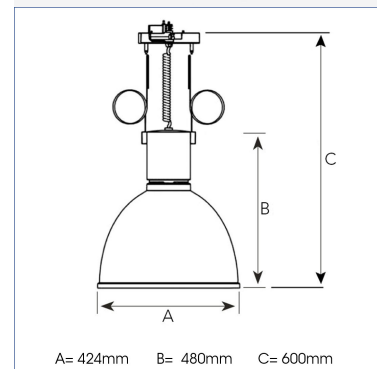

GLOBE 4000, 930 (BBBL), FLOOD, DARK GREY

ITAB

- ✓ Illuminazione funzionale e decorativa
- ✓ Parte di una gamma di lampade a sospensione - disponibili in varie dimensioni e pacchetti di lumen
- ✓ Montaggio su binario trifase o a soffitto

TECHNICAL SPECIFICATION

Product Code	221-542-32
Colour	Dark Grey
Control	On/off
CRI light colour	930 (BBBL)
Delivered lumen output lm	3750
Driver	Built in
EEL	E
Light distribution	Flood
Lightsource	LED COB
Mains input voltage	220-240 V
Measurements A	424
Measurements B	480
Measurements C	600
Mounting	Suspended
Position	Fixed
Lifetime	L80 B10, 50.000h
Protection	IP 20, class I
Start Time	Instant
System power W	36
Unit	mm
Weight	4,43

A= 424mm B= 480mm C= 600mm

Spot		Medium		Flood	
17°		23°		38°	
m	ø	m	ø	m	ø
1.0	0.30	1.0	0.41	1.0	0.70
2.0	0.60	2.0	0.83	2.0	1.39
3.0	0.91	3.0	1.24	3.0	2.09