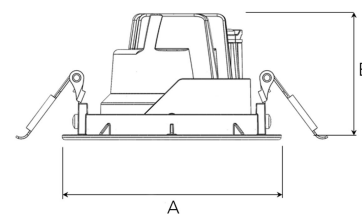

# MOON MICRO 1200, 930 (BBBL), SPOT, BLACK

ITAB

- ✓ Soffitto discreto e pulito
- ✓ Disponibile in varie dimensioni e set di lumen
- ✓ Installazione senza attrezzi
- ✓ Disponibile in bianco, nero e grigio
- ✓ Dimensioni contenute, inclinabile e girevole

## TECHNICAL SPECIFICATION

Product Code	345-500-20
Colour	Black
Control	On/off
CRI light colour	930 (BBBL)
Delivered lumen output lm	1150
Driver	Stand alone, included
EEL	E
Light distribution	Spot
Lightsource	LED COB
Mains input voltage	220-240 V
Measurements A	87
Measurements B	54
Mounting	Recessed
Position	360°/35°
Lifetime	L80 B10, 50.000h
Protection	IP 20, class III
Sawing instructions diameter	81
Start Time	Instant
System power W	11
Unit	mm
Weight	0,25

A= 87mm B= 54mm

Spot	Medium	Flood	Wide Flood
15°	27°	36°	56°
m	o	m	o
1.0	0.26	1.0	0.47
2.0	0.53	2.0	0.95
3.0	0.79	3.0	1.42
1.0	0.65	1.0	1.06
2.0	1.30	2.0	2.12
3.0	1.95	3.0	3.18

81mm